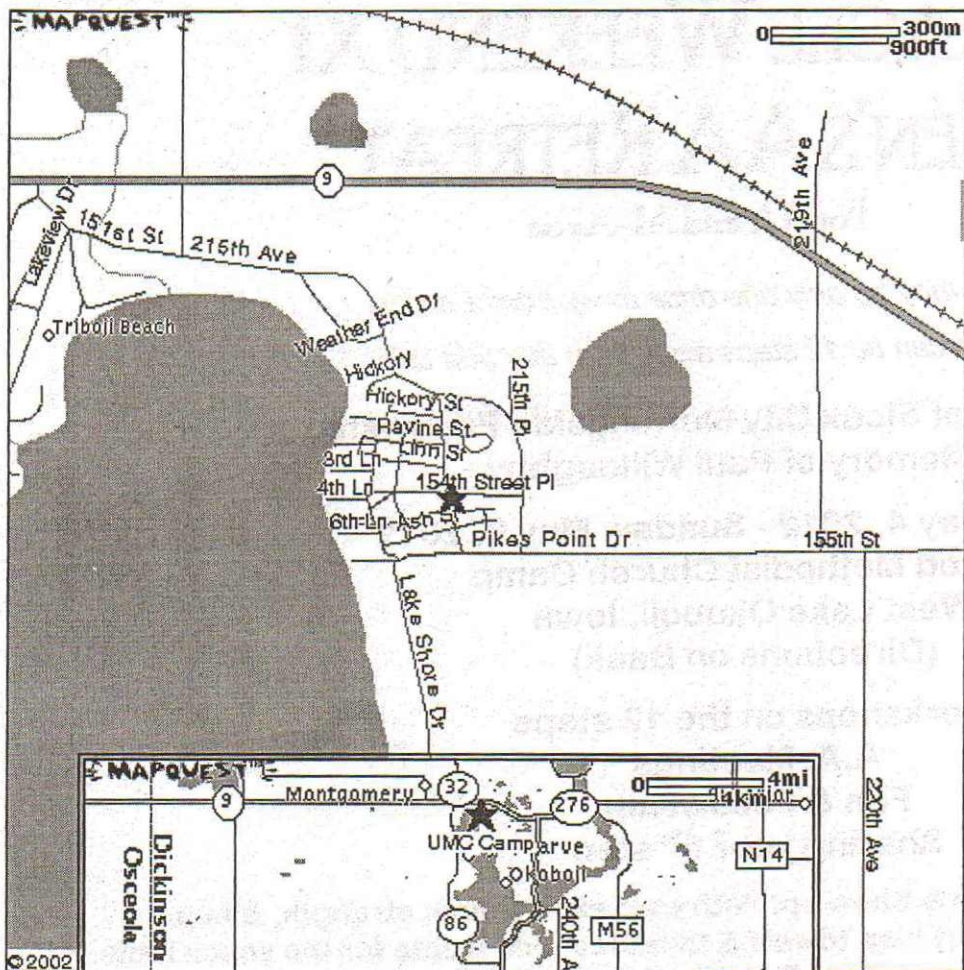

# Directions & Maps

## Okoboji United Methodist Camp

21413 154th Street Place  
Spirit Lake, IA 51360  
Phone: 712-336-2936

At the Junction of Highway 9 and 71  
(Wal Mart) in Spirit Lake, go West  
on 9 for ½ mile. Turn left (south) on  
155th Street-Travel 2 miles then  
turn right on 215th – North Campus  
sign is on your left

At the Junction of Highway 9 and 86  
(Vic's Corner) – go East on 9 for 2  
miles. Turn right (south) on 155th  
Street-Travel 2 miles then turn right  
on 215th – North Campus sign is on  
your left